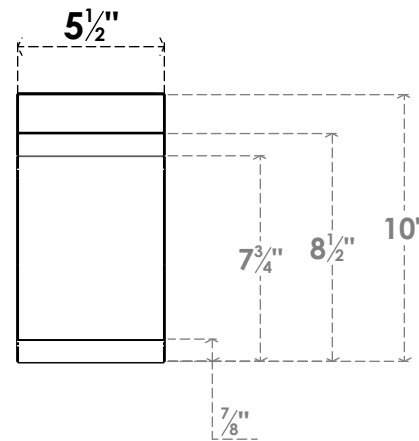

ITEM NUMBER: BRCPC055X10000X10000LEC

5 1/2"W X 10"D X 10"H LEGACY ARCHITECTURAL GRADE PVC CLOSED KNEE BRACE

SIDE PROFILE

FRONT PROFILE

ISOMETRIC

EKENA MILLWORK
2300 WEST MAIN ST.
CLARKSVILLE, TX 75426
TOLL FREE: 866-607-0453
WWW.EKENAMILLWORK.COM