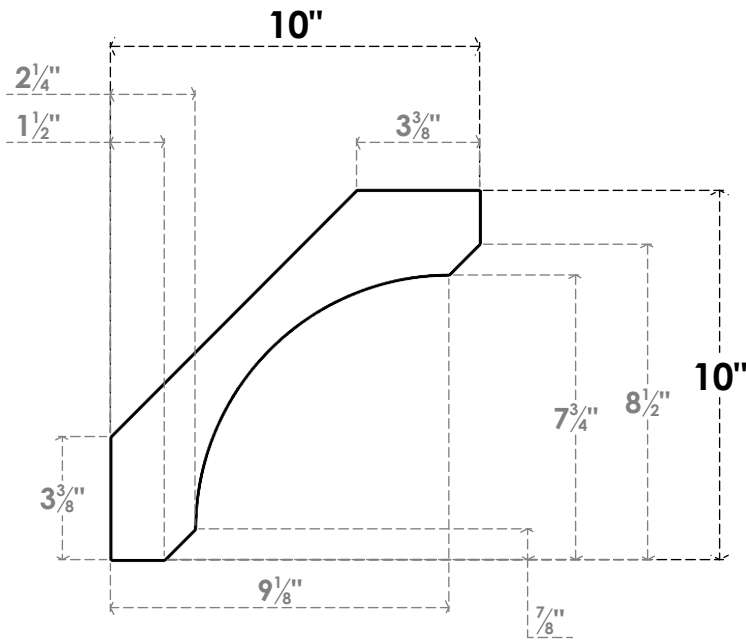

ITEM NUMBER: BRCPC055X10000X10000LEC

5 1/2"W X 10"D X 10"H LEGACY ARCHITECTURAL GRADE PVC CLOSED KNEE BRACE

SIDE PROFILE

FRONT PROFILE

ISOMETRIC

EKENA MILLWORK
2300 WEST MAIN ST.
CLARKSVILLE, TX 75426
TOLL FREE: 866-607-0453
WWW.EKENAMILLWORK.COM